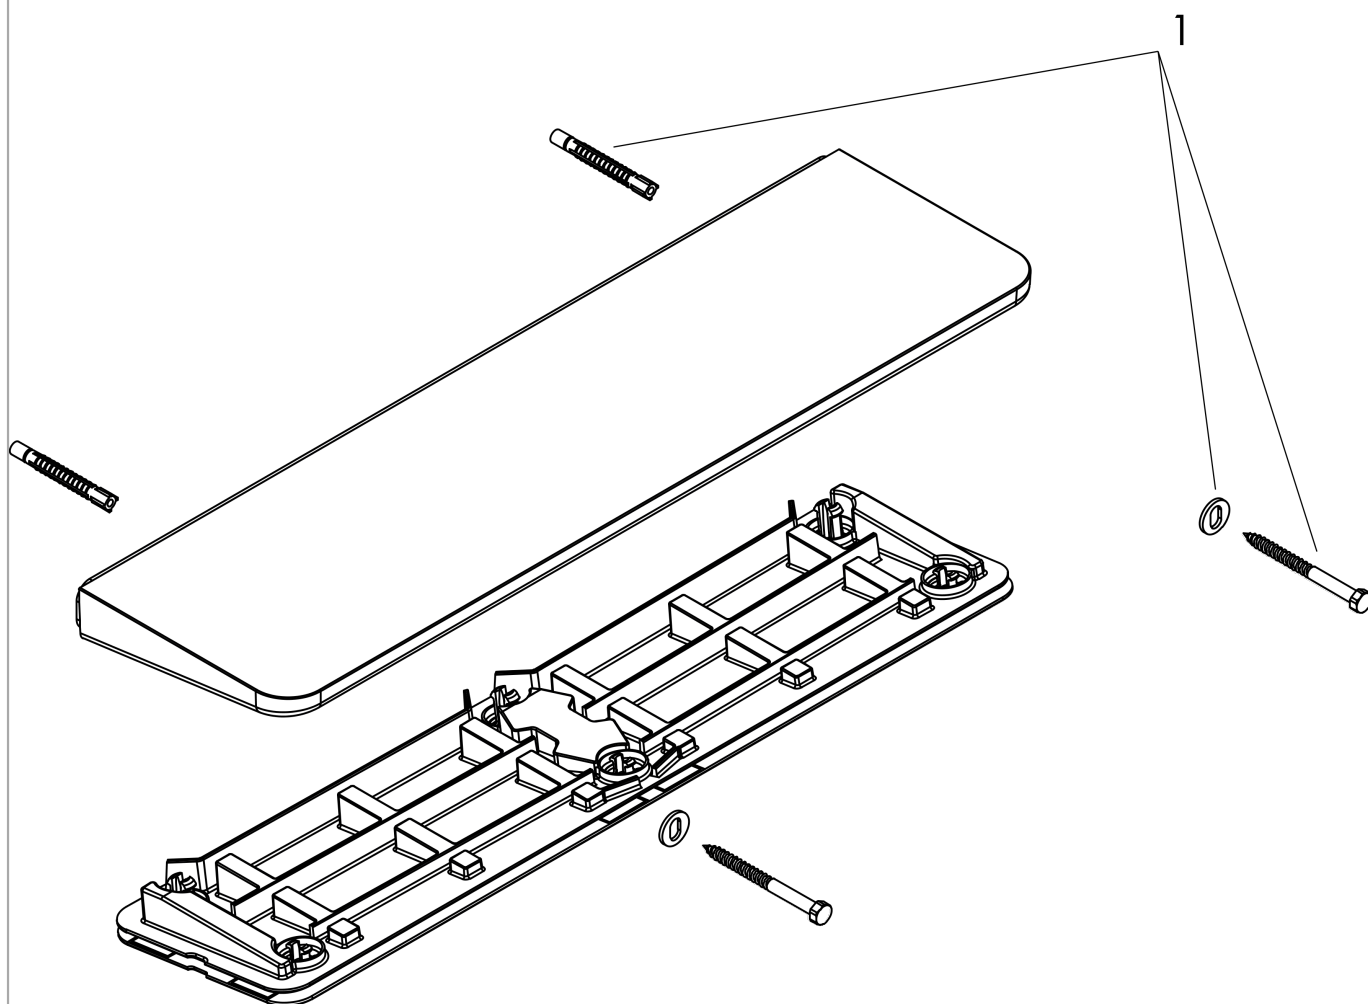

AXOR Universal Circular

Shelf 400

Surfaces: **Chrome** Article Number: **42844000**

Exploded Drawing

Year of production: >10/21