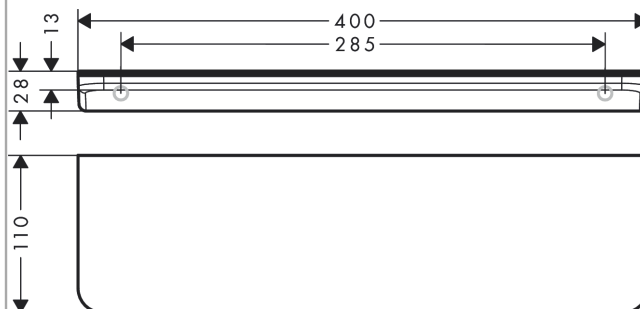

Scale drawing